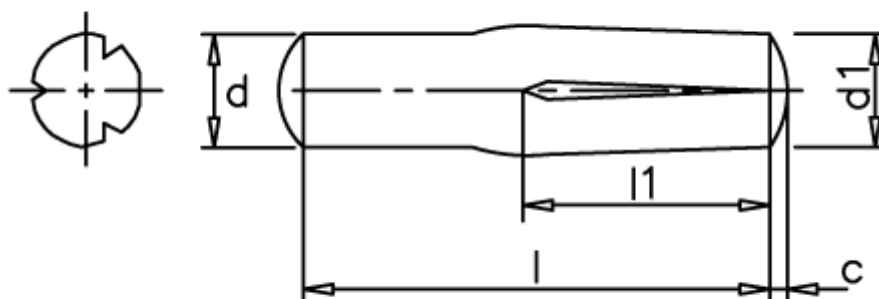

Data Sheet

Article number: 08044435

Description: KLEE Slotted pin S4 10x40
Steel

Measures

c	= 1,5
d	= 10.0
d1	= 10.30
l1	= 1/2 l
Length	= 40